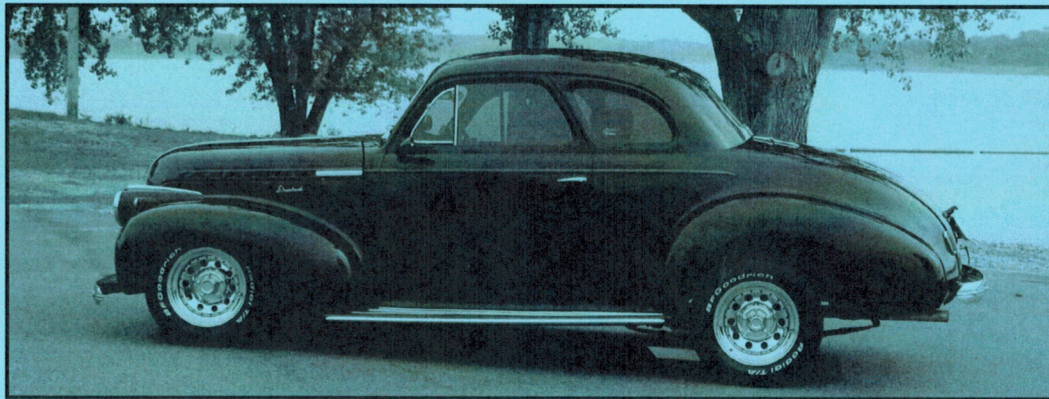

Lunch served by PAWS & More 11:30 am - 2:30 pm

Top 35 and 7 Specialty Awards (*participant's choice*) • Rain or Shine • 50/50

Show run by the Corn Country Cruisers

For more information, call Ken Lindmeier at 319-653-6274

PAWS & More
Providing Animals With Shelter ... & More

Special thanks to:

The Corn Country Cruisers and all those who gave their support.
Washington County Pork Producers, Hy-Vee, & all of our generous sponsors!